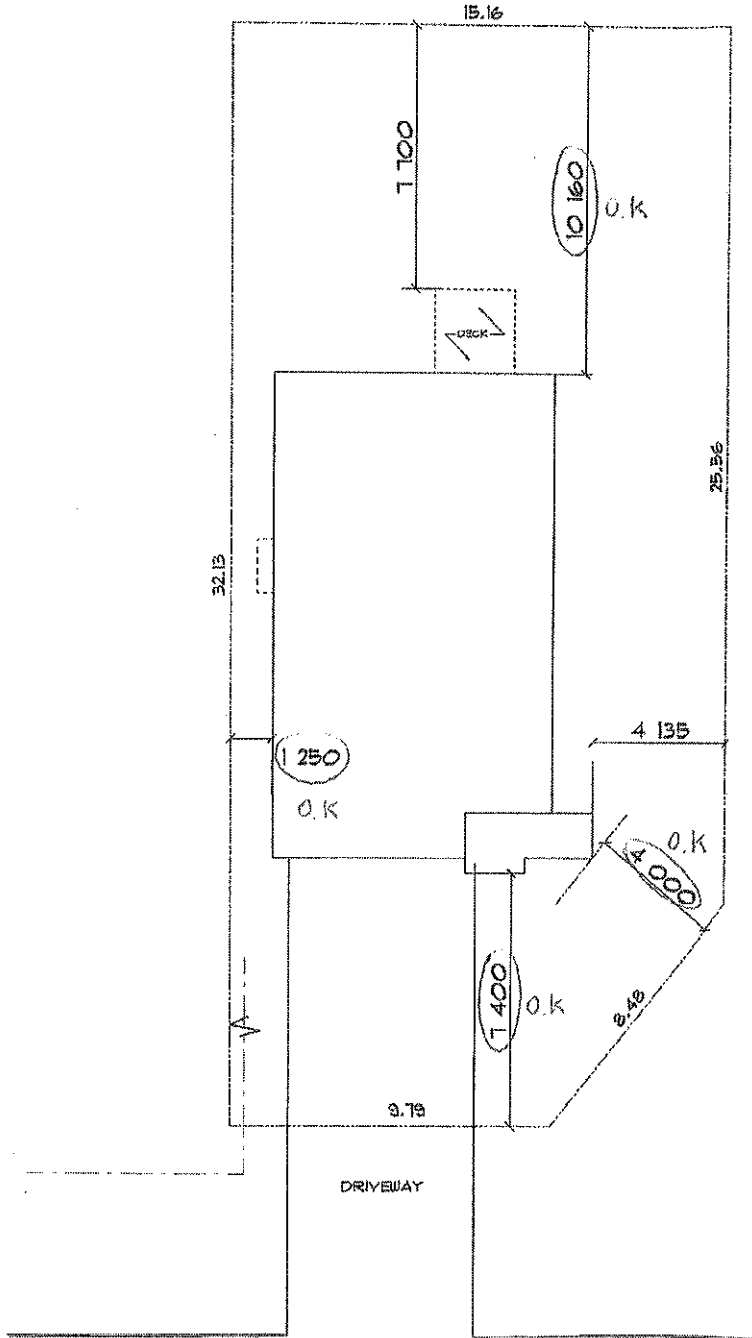

DOMAINE VERSAILLES  
 PHASE 2  
 LOT 18

ZONING REVIEW

ZONE: RVA  
 SITE PLAN APPROVED   
 SITE PLAN NOT APPROVED   
 REVIEW AND APPROVED BY: Francis Massé  
 DATE: May 25, 2009

SITE PLAN

SCALE: 1:200

May 04, 2009  
 03:50 PM  
 LOT 18